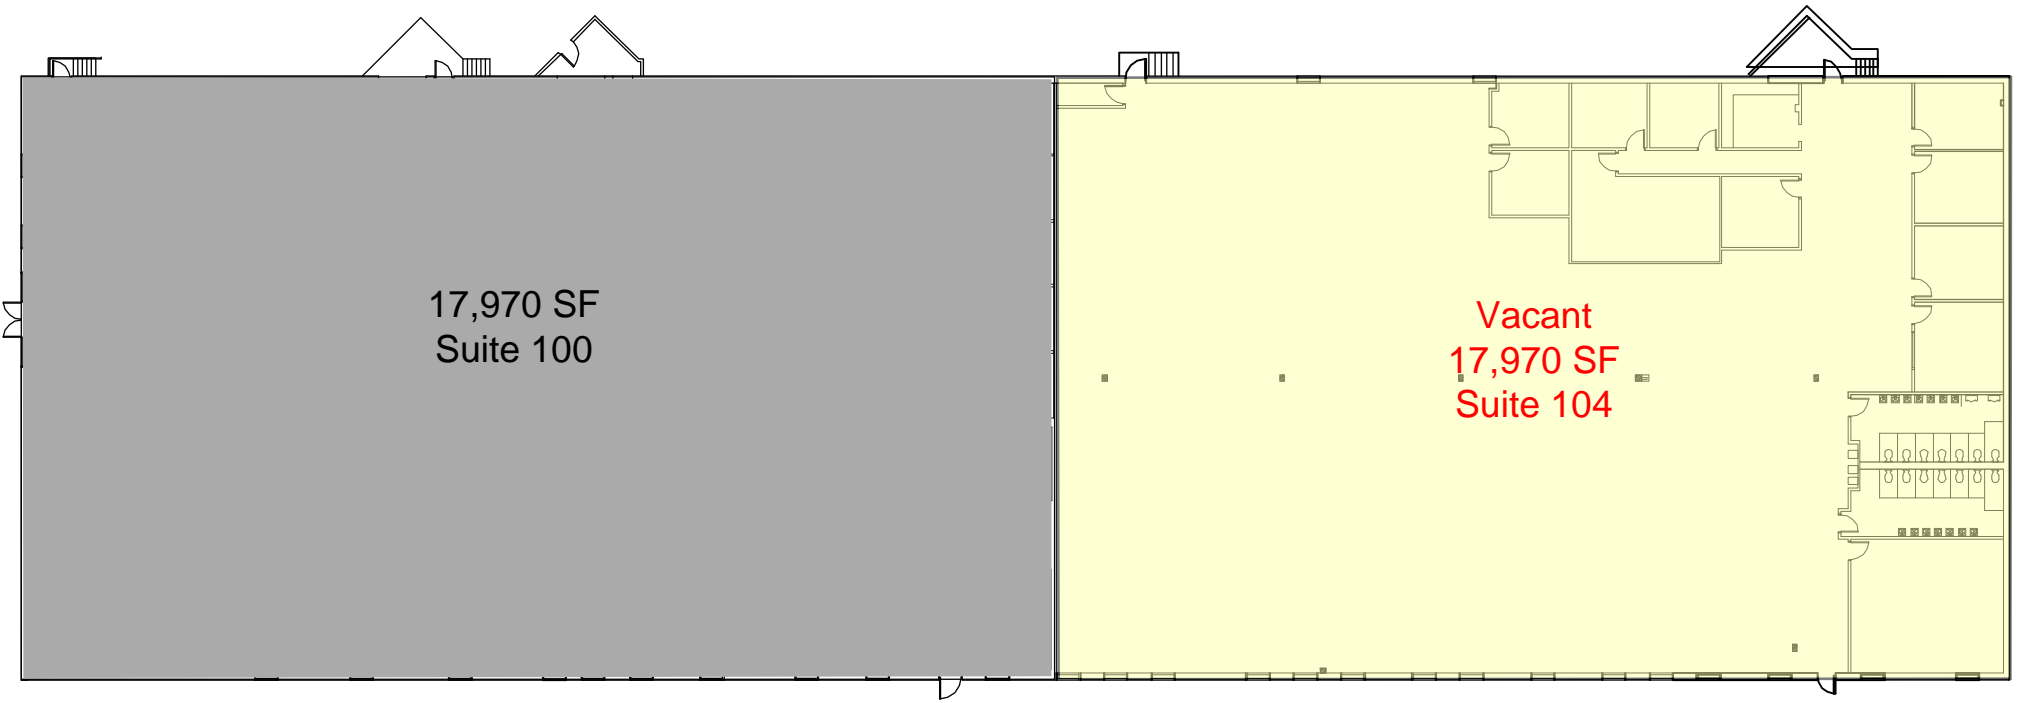

VACANT

LEASED

MEADOWS TECH

1705 Whitehead Road
Baltimore, MD 21207