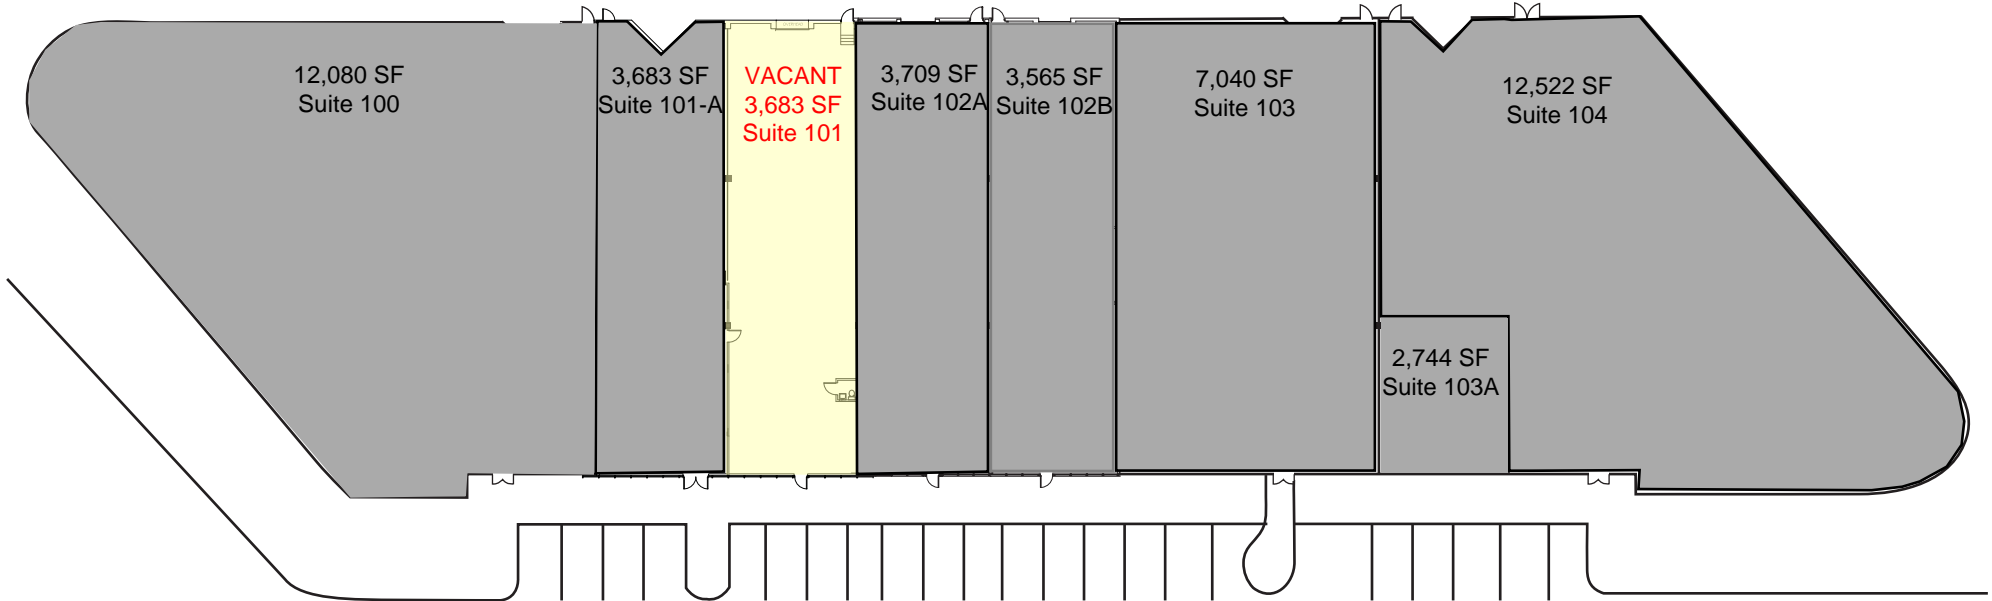

VACANT

LEASED

MEADOWS TECH

1708 Whitehead Road  
Baltimore, MD 21207