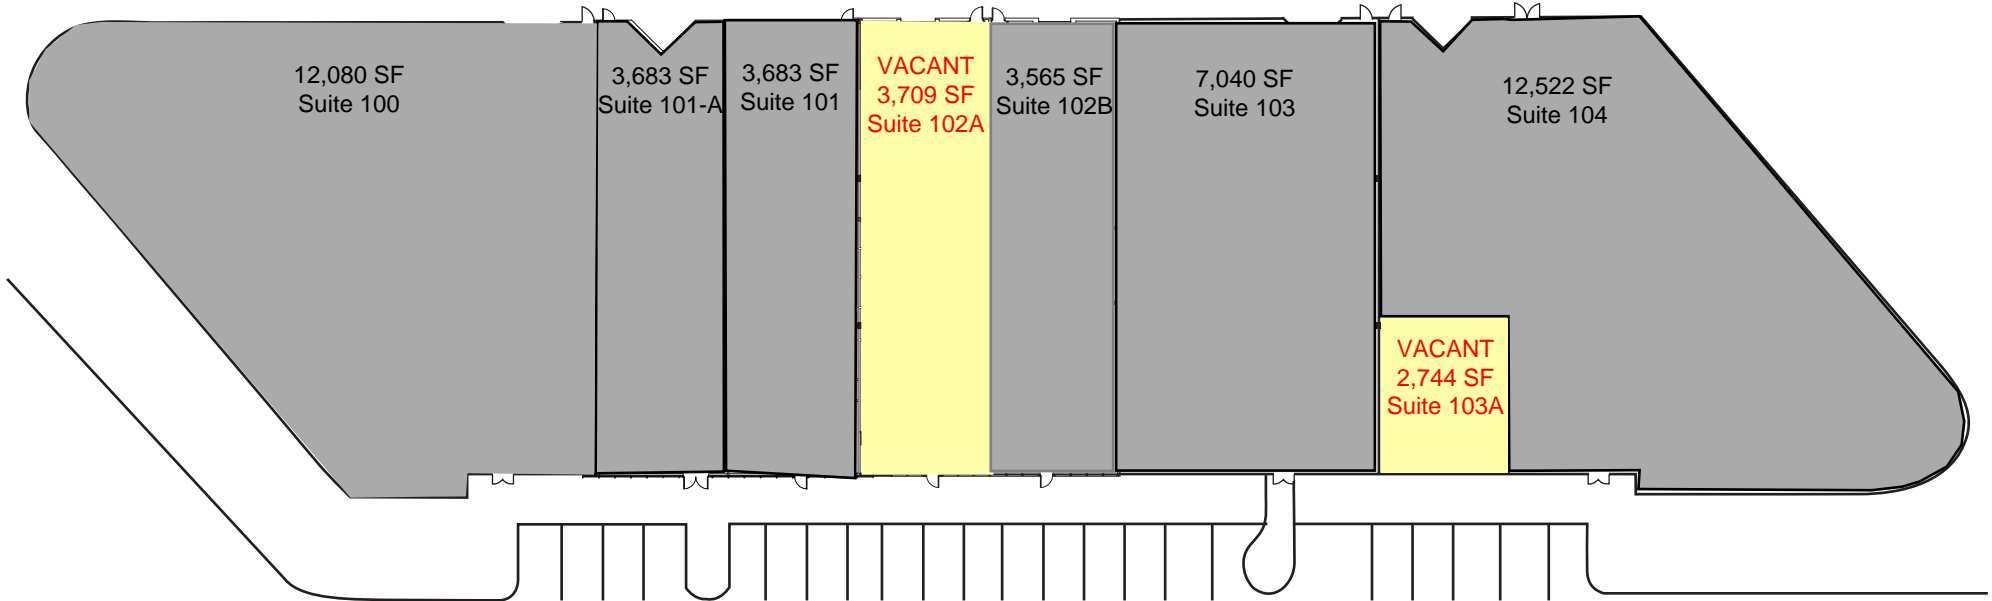

VACANT

LEASED

**MEADOWS TECH**

1708 Whitehead Road  
Baltimore, MD 21207